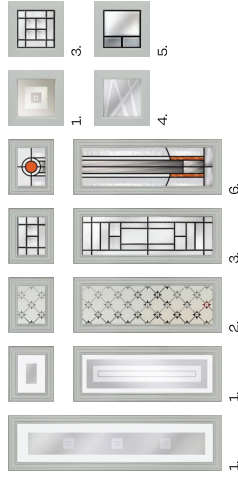

Portrush

Finish. Woodgrain
Colour. Anchors Away
Glass. Peak
Cassette. Half Moon

**Portrush
Sunburst**

Finish. Woodgrain
Colour. Tropical Rainforest
Glass. Optimal
Cassette. Sunburst

Riviera

Finish. Woodgrain
Colour. Forest Trail
Glass. Stardrop
Cassette. Half Moon & Mid Panel