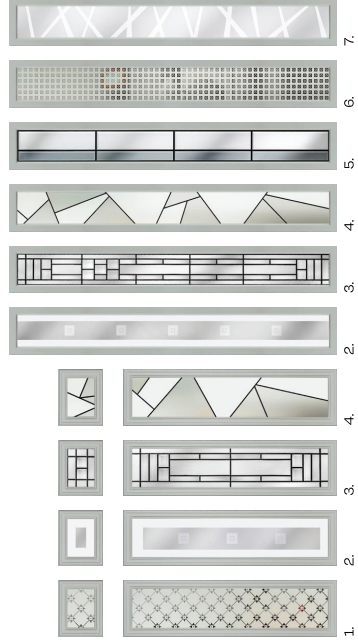

Additional Glass Choices

1. Belgravia
2. Cubic
3. Louisiana
4. Telectronic
5. Graphite
6. Quadratum
7. Trinity

Augusta Long

Finish: Links | Colour: Pointed Rock | Glass: Quadratum | Cassette: Augusta Long