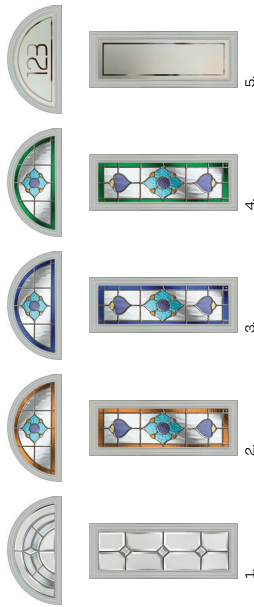

Additional Glass Choices

1. Impression
2. Lanesborough Amber
3. Lanesborough Blue
4. Lanesborough Green
5. Numbers