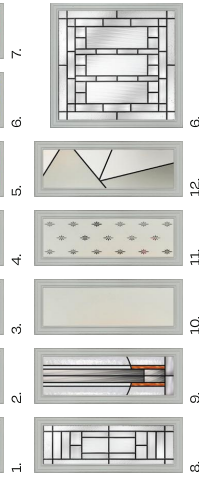

Pevero

Finish: Woodgrain
Colour: Tree Frog
Glass: Trinity
Cassette: Square

Merion Grid

Finish: Woodgrain
Colour: Barnwood Gray
Glass: 4 Bevel Square
Cassette: Merion Grid

Additional Glass Choices

1. Belgravia
2. Cubic
3. Graphite
4. Hive
5. Lanesborough Amber
6. Lanesborough Blue
7. Lanesborough Green
8. Louisiana
9. Metropolis
10. Numbers
11. Stardrop
12. Telectronic