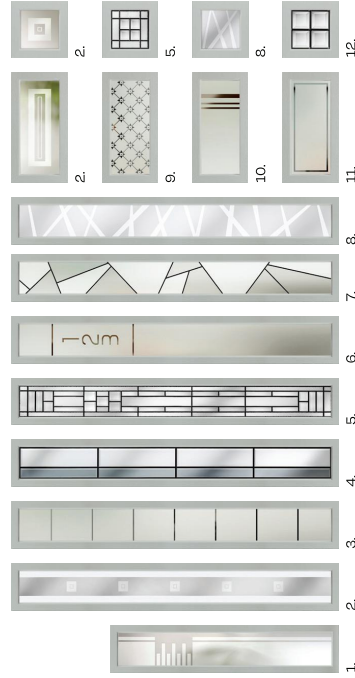

Oakmont

Finish. Monza II
 Colour. Balcony Sunset
 Glass. Telectronic
 Cassette. Oakmont

Augusta

Finish. Monza II | Colour. GRIPCORE Yellow | Glass. Etch Lines | Cassette. Augusta

Graphite

Lotus

Numbers

Quadratum

Additional Glass Choices

- 1. Quantum
- 2. Cubic
- 3. Etch Lines
- 4. Graphite
- 5. Louisiana
- 6. Numbers
- 7. Telectronic
- 8. Trinity
- 9. Belgravia
- 10. Skyline
- 11. Victoria Border
- 12. 4 Bevel Square