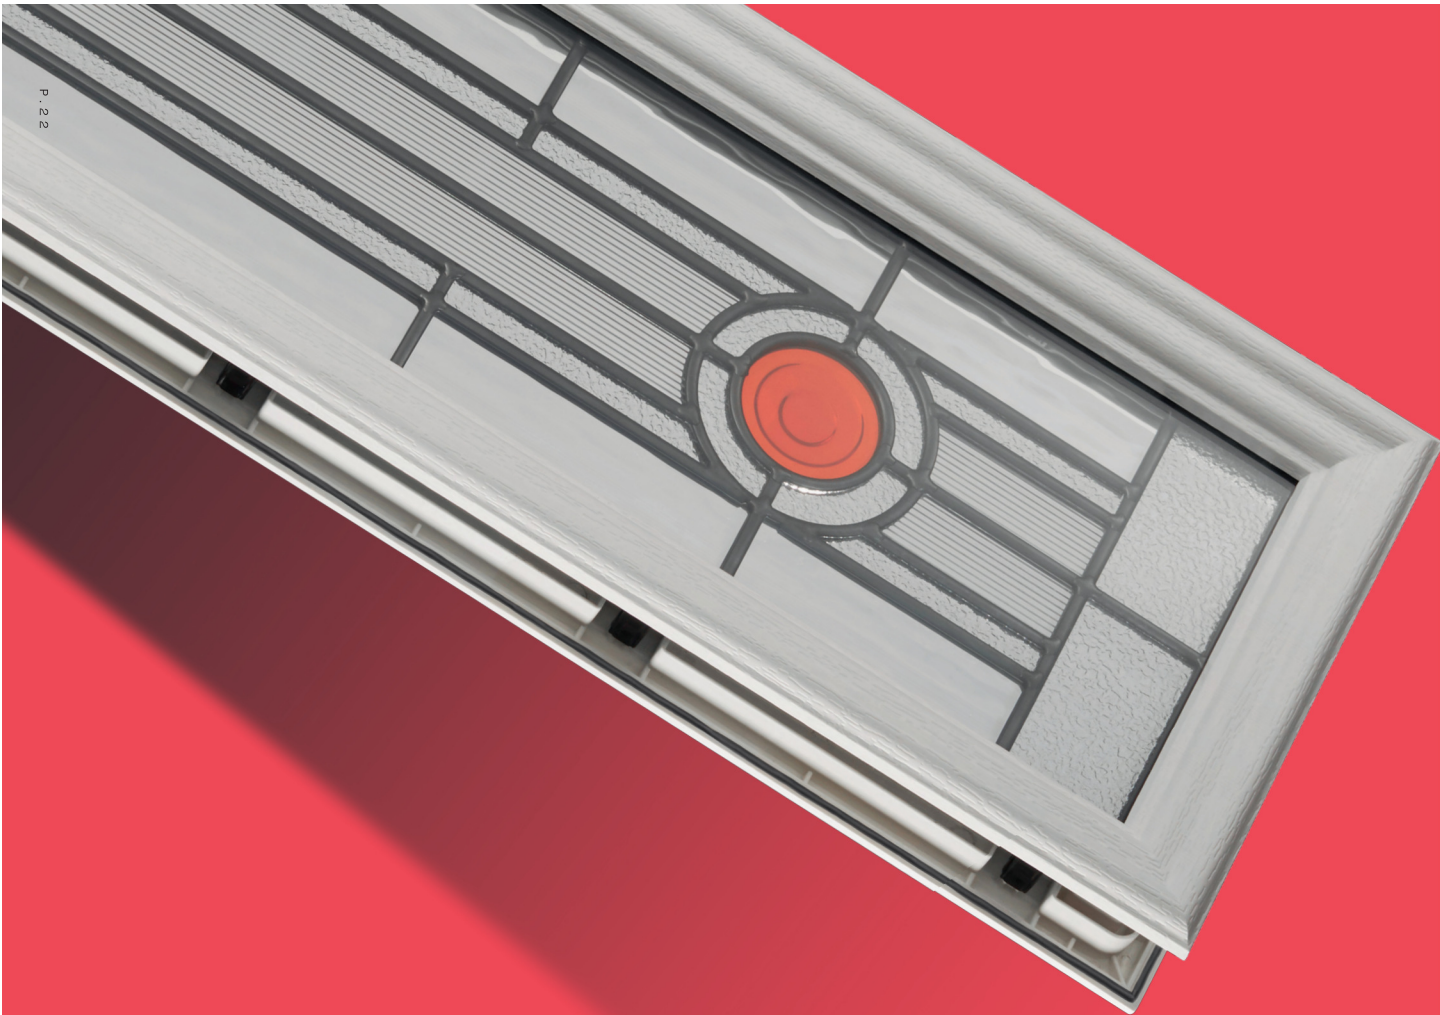

Links Oakmont
Colour: Summit Gray
Glass: Skyline

← Discover more

Hybrid technology for composite doors

GRIPCORE

← Discover more

The revolutionary foam in place cassette

Mid Panel
Cassette Size,
255 x 661mm
Aperture Size,
229 x 635mm
Glass Size,
203 x 609mm