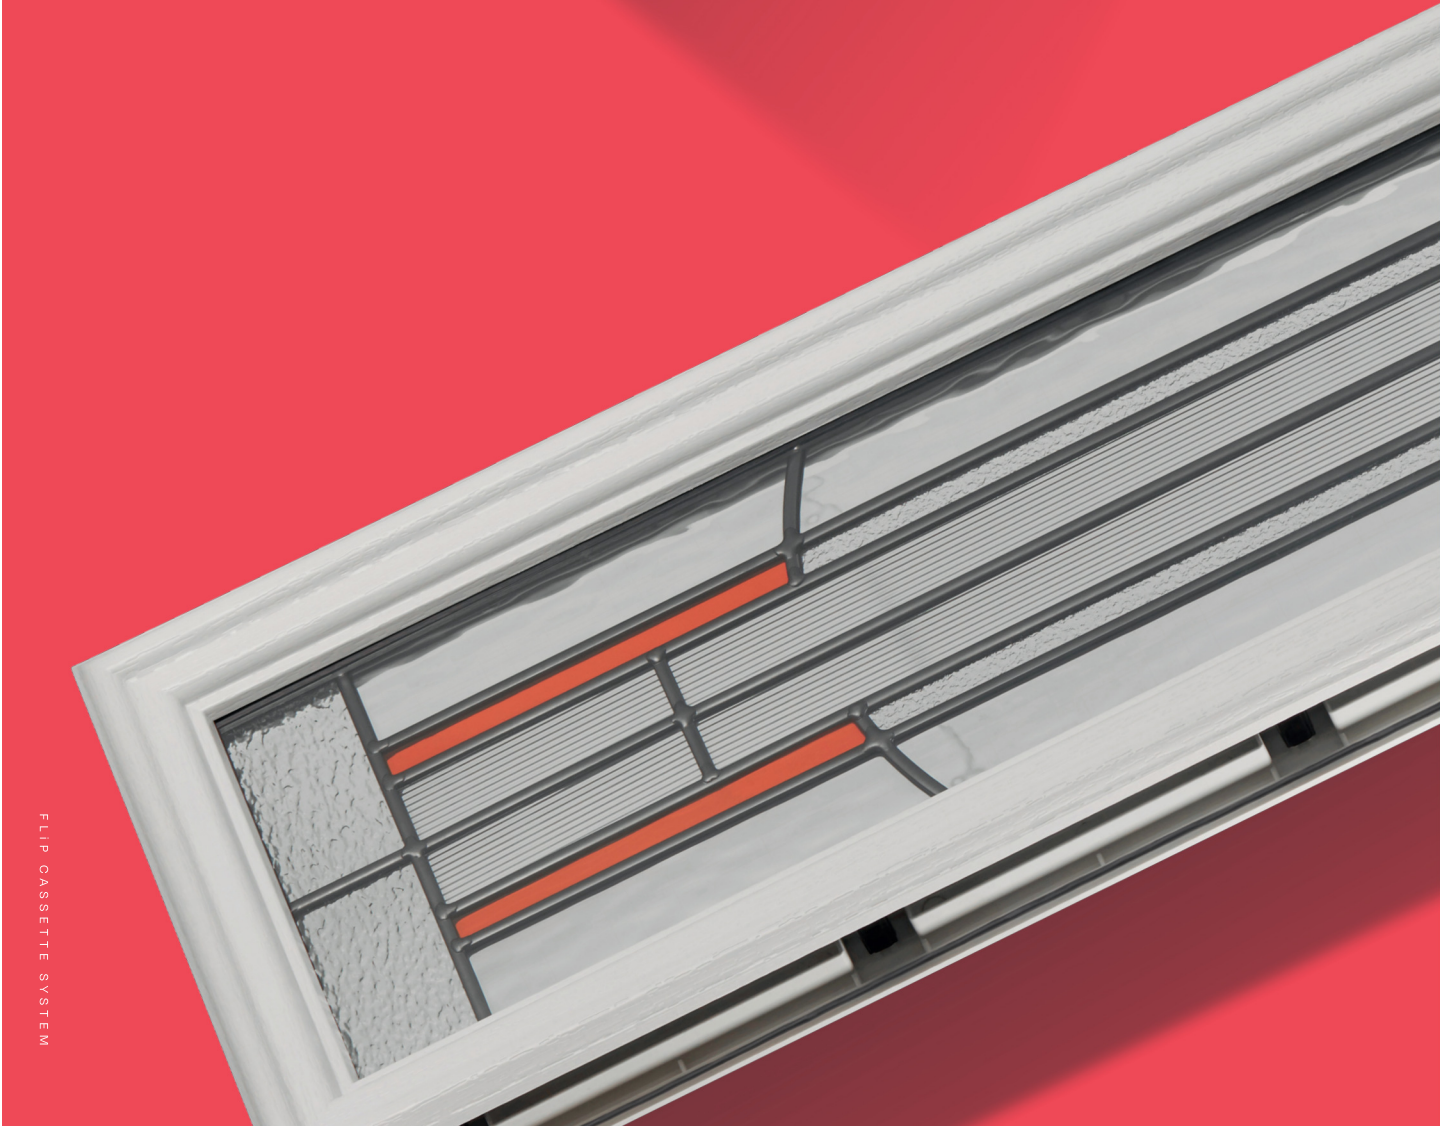

Links Oakmont
Colour: Summit Gray
Glass: Skyline

← Discover more

Hybrid technology for composite doors

GRIPCORE

← Discover more

The revolutionary foam in place cassette

Mid Panel
Cassette Size,
255 x 661mm
Aperture Size,
229 x 635mm
Glass Size,
203 x 609mm