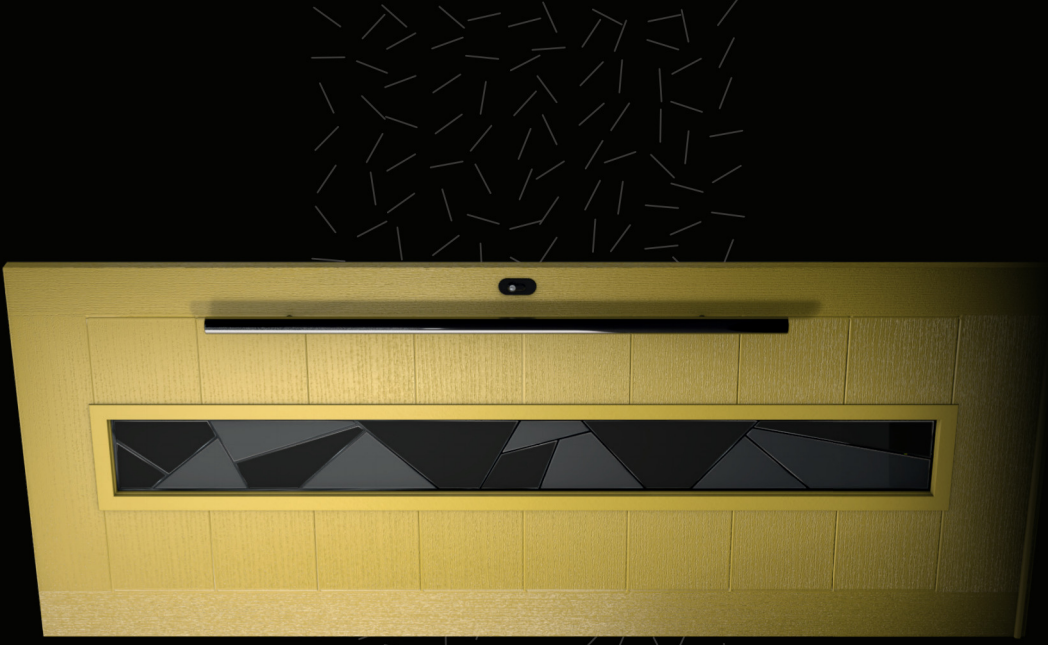

GRIPCORE

Brought to you by

DOORCO

Introducing hybrid technology of composite doors

DOORCO is driven by innovating products which help our customers stand out from the crowd. Developing a DOORCO solid core door was a logical step but it needed to push the boundaries. Drawing on the collective experience of our team and our specialist partners, we have created the first composite door engineered with GRIPCORE technology.

GRIPCORE technology is a hybrid of modern and traditional materials and has been engineered to deliver a door that is stronger, more rigid & thermally stable than anything on the market. The solid inner core consists of cross laminated engineered hardwood, which is encased with LVL (Laminated Veneer Lumber) & hardwood stiles and rails for protection against any water ingress, and then pressed with DOORCO's signature 4mm GRP skins. The result is a door that will not crack, move or de-laminate, requires minimal maintenance and will look beautiful and protect the home for years to come.

HYBRID

6

TECHNOLOGY

Watch the video.

With GRIPCORE technology, we have created the ultimate composite door. The innovative one-size-fits-all makes GRIPCORE a cutting-edge modern-day addition to any home. After all a front door is more than just a door. It's a focal point for the home that can really make a statement.

GRIPCORE has a traditional or modern appearance that offers superior benefits to anything on the market. It creates a formidable barrier that requires minimal maintenance. A GRIPCORE door will protect the home against the elements, deter intruders and look beautiful for years to come.