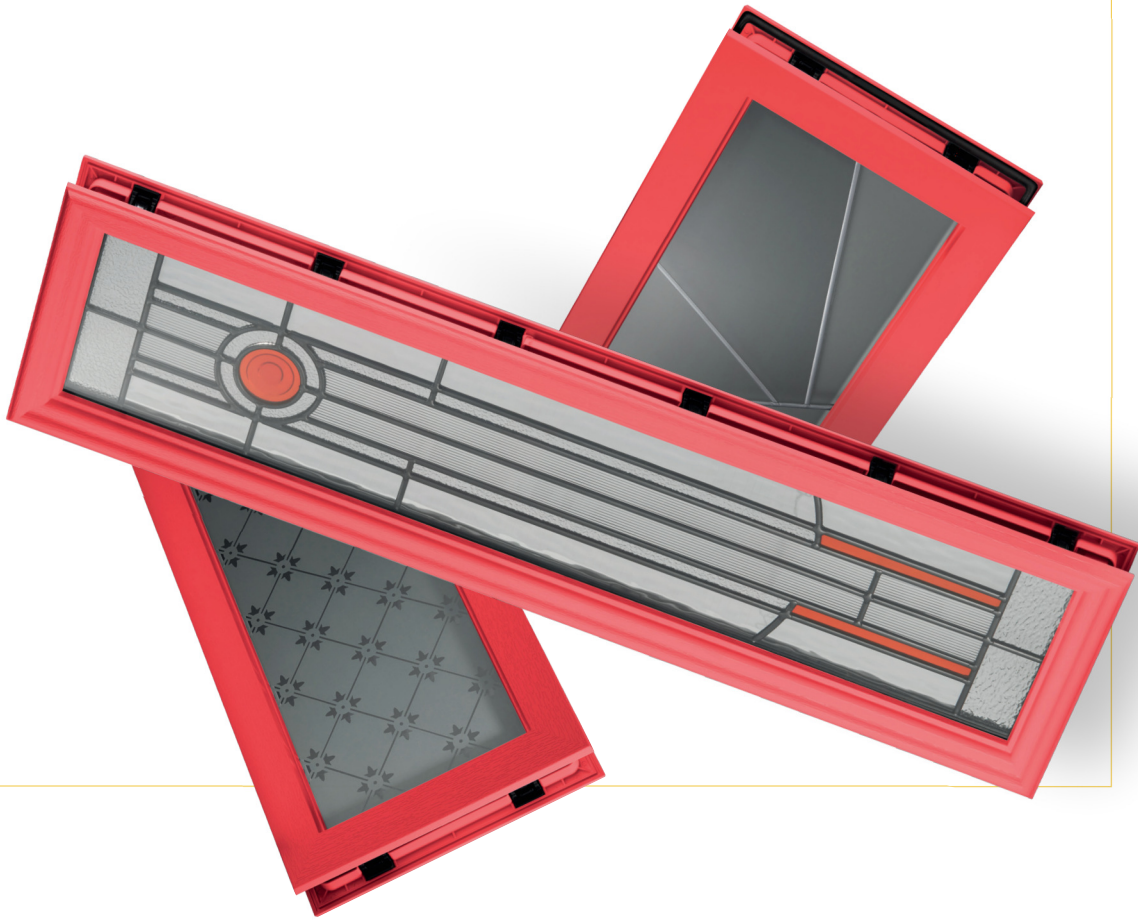

Glazing

The glass you choose for your door can really set it apart. GRIPCORE's bespoke decorative glass designs will really make you stand out from the crowd.

Our glass range →

EXCLUSIVE

EXCLUSIVE

EXCLUSIVE

EXCLUSIVE

EXCLUSIVE

EXCLUSIVE

EXCLUSIVE

Victorian Border

EXCLUSIVE

Quantum

Please Note. Numbers is a bespoke glass design, customised to suit your number/letter requirements. We use a standardised font but the position and scale may differ according to the number of characters requested.