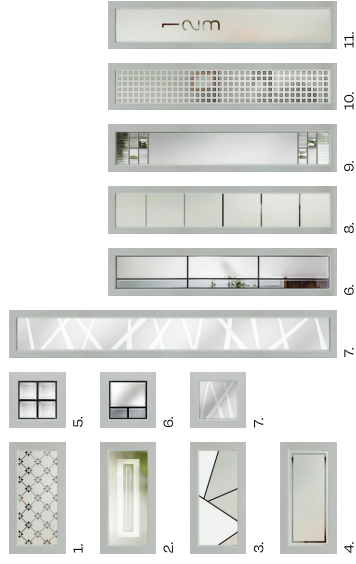

Additional Glass Choices

1. Belgravia
2. Cubic
3. Louisiana
4. Telectronic
5. Graphite
6. Quadratum
7. Trinity

Augusta Long

Finish: Links | Colour: Pointed Rock | Glass: Quadratum | Cassette: Augusta Long

3 Square

Finish: Links
Colour: Rooftop Terrace
Glass: Cubic
Cassette: Square

Oakmont

Finish: Links
Colour: FLIP Coral
Glass: Skyline
Cassette: Oakmont

Augusta Left

Finish: Links
Colour: Rose Garden
Glass: Quantum
Cassette: Augusta

4 Square

Finish: Links
Colour: Fireglow
Glass: Louisiana
Cassette: Square

Additional Glass Choices

1. Belgravia
2. Cubic
3. Tectronic
4. Victorian Border
5. 4 Bevel Square
6. Graphite
7. Trinity
8. Etch Lines
9. Lotus
10. Quadratum
11. Numbers