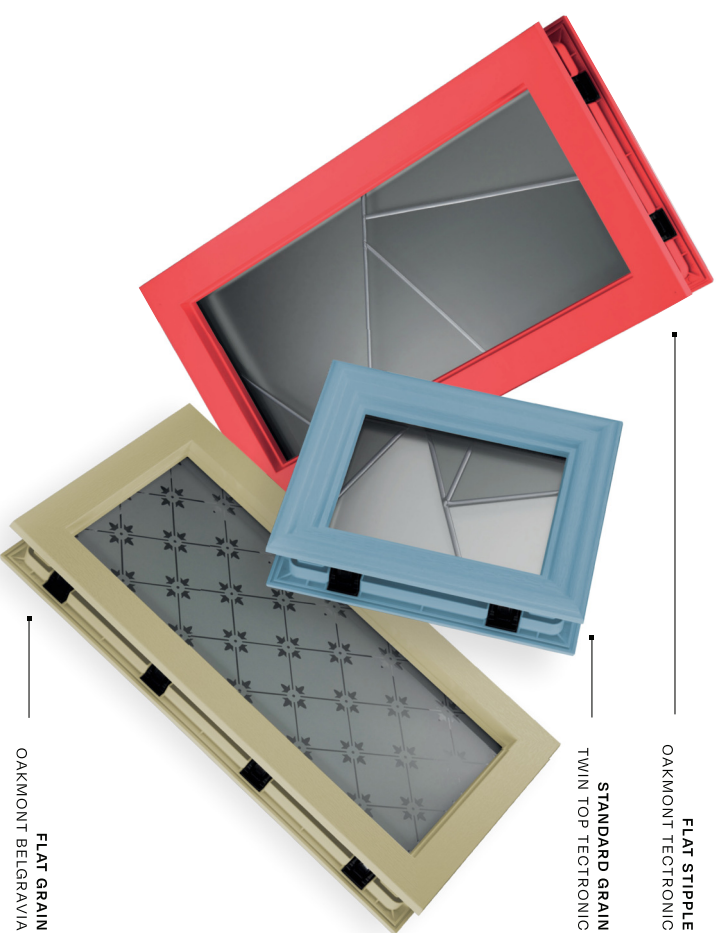

STANDARD GRAIN
TWIN TOP TECTRONIC

FLAT GRAIN
OAKMONT BELGRAVIA

Please Note

FREEDOM OF CHOICE

ANY STYLE. ANY FINISH. ANY COLOUR.

FLAT STIPPLE
OAKMONT TECTRONIC